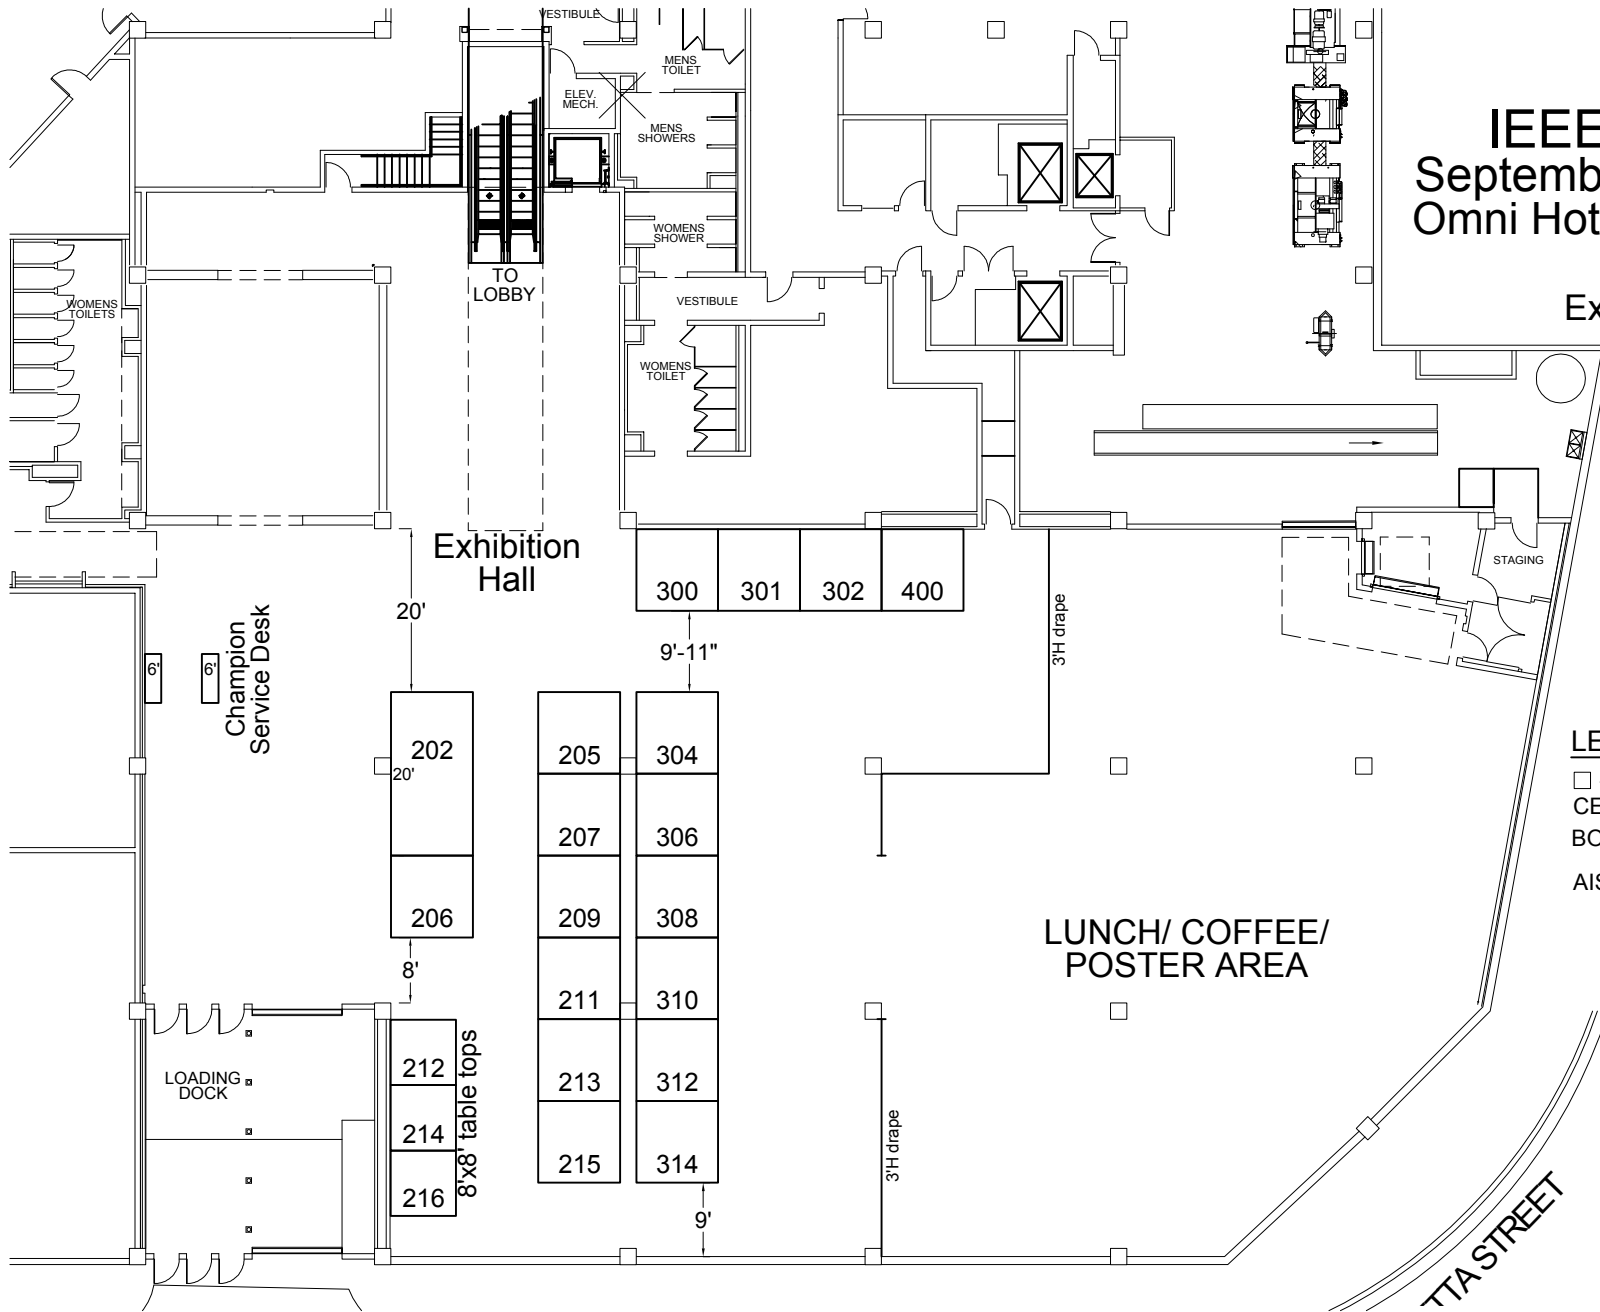

# IEEE RAWCON

September 19 - 22, 2004  
 Omni Hotel at CNN Center  
 Atlanta, GA  
 Exhibition Hall

**BOOTH TOTAL**  
 8X8 = 3  
 10X10 = 17  
 10X20 = 1  
 Total number of booth spaces = 22

**LEGEND**  
 □ - INDICATES COLUMNS  
 CEILING HEIGHT IS 12'  
 BOOTHS ARE 10'X10'  
 UNLESS NOTED  
 AISLES ARE 8' UNLESS NOTED